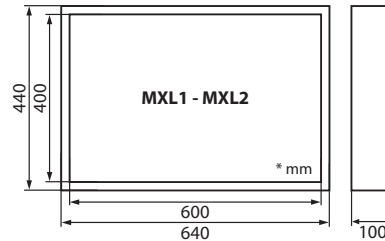

Ecosign, Midilite, Maxilite

Ecosign, Midilite, Maxilite

Emergency Exit Signs / Surface Mounted, Single/Double Sided

Specifications

Application	Escape Sign
Mounting	Wall, ceiling & suspended
Type	Manual, Self Test, DALI
Mode	Maintained
Emergency Duration	1, 3 hours
Viewing Distance	Ecosign: 30m. Midilite: 36m. Maxilite: 80m. Single & double sided
Light Source	Led Strip, 6500K, CRI>80, Ecosign & Midilite: 216 Lumen Maxilite: 432 Lumen
Battery	3.6 Volt High temperature battery block Ni-Cd/ Ni-MH
Wiring	Up to 2x2,5 mm ² quick fit terminal block
Power Supply	230 Volt, 50/60Hz, max 0,03A, max 10W
Protection	IP40, IP65 is available
Temperature Range	0-40°C
Electrical Class	Class I
Material	Powder paint coated steel sheet housing

Ecosign

Midilite

Maxilite

Dimensions (mm)

Ecosign

Midilite

Maxilite

Ordering Details

Product Code			Type	Duration
Ecosign	Midilite	Maxilite		
ECSH1 Series Single Sided	MDL1 Series Single Sided	MXL1 Series Single Sided		
ECSH1LEDS-M218-1H	MDL1LEDS-M218-1H	MXL1LEDS-M418-1H	Standart	1 hour
ECSH1LEDS-M218-3H	MDL1LEDS-M218-3H	MXL1LEDS-M418-3H	Standart	3 hours
ECSH1LEDS-M218-1H-ST	MDL1LEDS-M218-1H-ST	MXL1LEDS-M418-1H-ST	Self-Test	1 hour
ECSH1LEDS-M218-3H-ST	MDL1LEDS-M218-3H-ST	MXL1LEDS-M418-3H-ST	Self-Test	3 hours
ECSH1LEDS-M218-3H-DALI	MDL1LEDS-M218-3H-DALI	MXL1LEDS-M418-3H-DALI	DALI	3 hours
ECSH2 Series Double Sided	MDL2 Series Double Sided	MXL2 Series Double Sided		
ECSH2LEDS-M218-1H	MDL2LEDS-M218-1H	MXL2LEDS-M418-1H	Standart	1 hour
ECSH2LEDS-M218-3H	MDL2LEDS-M218-3H	MXL2LEDS-M418-3H	Standart	3 hours
ECSH2LEDS-M218-1H-ST	MDL2LEDS-M218-1H-ST	MXL2LEDS-M418-1H-ST	Self-Test	1 hour
ECSH2LEDS-M218-3H-ST	MDL2LEDS-M218-3H-ST	MXL2LEDS-M418-3H-ST	Self-Test	3 hours
ECSH2LEDS-M218-3H-DALI	MDL2LEDS-M218-3H-DALI	MXL2LEDS-M418-3H-DALI	DALI	3 hours