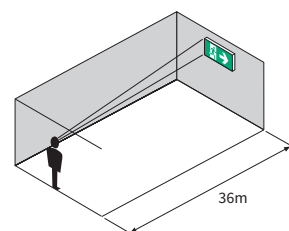

Ecosign, Midilite, Maxilite

Emergency Exit Signs / Surface Mounted, Single/Double Sided

Specifications

Application	Escape Sign
Mounting	Wall, ceiling & suspended
Type	Manual, Self Test, DALI
Mode	Maintained
Emergency Duration	1, 3 hours
Viewing Distance	Ecosign: 30m. Midilite: 36m. Maxilite: 80m. Single & double sided
Light Source	Led Strip, 6500K, CRI>80, Ecosign & Midilite: 216 Lumen Maxilite: 432 Lumen
Battery	3.6 Volt High temperature battery block Ni-Cd/ Ni-MH
Wiring	Up to 2x2,5 mm² quick fit terminal block
Power Supply	230 Volt, 50/60Hz, max 0,03A, max 10W
Protection	IP40, IP65 is available
Temperature Range	0-40°C
Electrical Class	Class I
Material	Powder paint coated steel sheet housing

Dimensions (mm)

Ordering Details