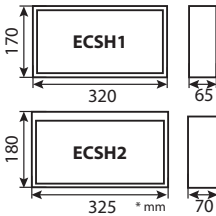

Ecosign, Midilite, Maxilite

Ecosign, Midilite, Maxilite

Emergency Exit Signs / Surface Mounted, Single/Double Sided

Specifications

Application	Escape Sign
Mounting	Wall, ceiling & suspended
Type	Manual, Self Test, DALI
Mode	Maintained
Emergency Duration	1, 3 hours
Viewing Distance	Ecosign: 30m. Midilite: 36m. Maxilite: 80m. Single & double sided
Light Source	Led Strip, 6500K, CRI>80, Ecosign & Midilite: 216 Lumen Maxilite: 432 Lumen
Battery	3.6 Volt High temperature battery block Ni-Cd/ Ni-MH
Wiring	Up to 2x2,5 mm ² quick fit terminal block
Power Supply	230 Volt, 50/60Hz, max 0,03A, max 10W
Protection	IP40, IP65 is available
Temperature Range	0-40°C
Electrical Class	Class I
Material	Powder paint coated steel sheet housing

Ecosign

Midilite

Maxilite

Dimensions (mm)

Ecosign

Midilite

Maxilite

Ordering Details

Product Code			Type	Duration
Ecosign	Midilite	Maxilite		
ECSH1 Series Single Sided	MDL1 Series Single Sided	MXL1 Series Single Sided		
ECSH1LEDS-M218-1H	MDL1LEDS-M218-1H	MXL1LEDS-M418-1H	Standart	1 hour
ECSH1LEDS-M218-3H	MDL1LEDS-M218-3H	MXL1LEDS-M418-3H	Standart	3 hours
ECSH1LEDS-M218-1H-ST	MDL1LEDS-M218-1H-ST	MXL1LEDS-M418-1H-ST	Self-Test	1 hour
ECSH1LEDS-M218-3H-ST	MDL1LEDS-M218-3H-ST	MXL1LEDS-M418-3H-ST	Self-Test	3 hours
ECSH1LEDS-M218-3H-DALI	MDL1LEDS-M218-3H-DALI	MXL1LEDS-M418-3H-DALI	DALI	3 hours
ECSH2 Series Double Sided	MDL2 Series Double Sided	MXL2 Series Double Sided		
ECSH2LEDS-M218-1H	MDL2LEDS-M218-1H	MXL2LEDS-M418-1H	Standart	1 hour
ECSH2LEDS-M218-3H	MDL2LEDS-M218-3H	MXL2LEDS-M418-3H	Standart	3 hours
ECSH2LEDS-M218-1H-ST	MDL2LEDS-M218-1H-ST	MXL2LEDS-M418-1H-ST	Self-Test	1 hour
ECSH2LEDS-M218-3H-ST	MDL2LEDS-M218-3H-ST	MXL2LEDS-M418-3H-ST	Self-Test	3 hours
ECSH2LEDS-M218-3H-DALI	MDL2LEDS-M218-3H-DALI	MXL2LEDS-M418-3H-DALI	DALI	3 hours