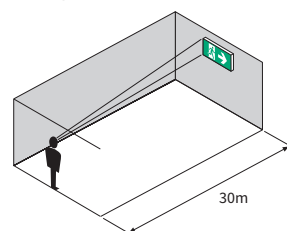

Viewing Distance

Ecosign