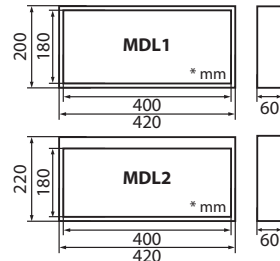

Ecosign, Midilite, Maxilite

Ecosign, Midilite, Maxilite

Emergency Exit Signs / Surface Mounted, Single/Double Sided

Specifications

Application	Escape Sign
Mounting	Wall, ceiling & suspended
Type	Manual, Self Test, DALI
Mode	Maintained
Emergency Duration	1, 3 hours
Viewing Distance	Ecosign: 30m. Midilite: 36m. Maxilite: 80m. Single & double sided
Light Source	Led Strip, 6500K, CRI>80, Ecosign & Midilite: 216 Lumen Maxilite: 432 Lumen
Battery	3.6 Volt High temperature battery block Ni-Cd/ Ni-MH
Wiring	Up to 2x2,5 mm ² quick fit terminal block
Power Supply	230 Volt, 50/60Hz, max 0,03A, max 10W
Protection	IP40, IP65 is available
Temperature Range	0-40°C
Electrical Class	Class I
Material	Powder paint coated steel sheet housing

Ecosign

Midilite

Maxilite

Dimensions (mm)

Ecosign

Midilite

Maxilite

Ordering Details

Product Code			Type	Duration
Ecosign	Midilite	Maxilite		
ECSH1 Series Single Sided	MDL1 Series Single Sided	MXL1 Series Single Sided		
ECSH1LEDS-M218-1H	MDL1LEDS-M218-1H	MXL1LEDS-M418-1H	Standart	1 hour
ECSH1LEDS-M218-3H	MDL1LEDS-M218-3H	MXL1LEDS-M418-3H	Standart	3 hours
ECSH1LEDS-M218-1H-ST	MDL1LEDS-M218-1H-ST	MXL1LEDS-M418-1H-ST	Self-Test	1 hour
ECSH1LEDS-M218-3H-ST	MDL1LEDS-M218-3H-ST	MXL1LEDS-M418-3H-ST	Self-Test	3 hours
ECSH1LEDS-M218-3H-DALI	MDL1LEDS-M218-3H-DALI	MXL1LEDS-M418-3H-DALI	DALI	3 hours
ECSH2 Series Double Sided	MDL2 Series Double Sided	MXL2 Series Double Sided		
ECSH2LEDS-M218-1H	MDL2LEDS-M218-1H	MXL2LEDS-M418-1H	Standart	1 hour
ECSH2LEDS-M218-3H	MDL2LEDS-M218-3H	MXL2LEDS-M418-3H	Standart	3 hours
ECSH2LEDS-M218-1H-ST	MDL2LEDS-M218-1H-ST	MXL2LEDS-M418-1H-ST	Self-Test	1 hour
ECSH2LEDS-M218-3H-ST	MDL2LEDS-M218-3H-ST	MXL2LEDS-M418-3H-ST	Self-Test	3 hours
ECSH2LEDS-M218-3H-DALI	MDL2LEDS-M218-3H-DALI	MXL2LEDS-M418-3H-DALI	DALI	3 hours