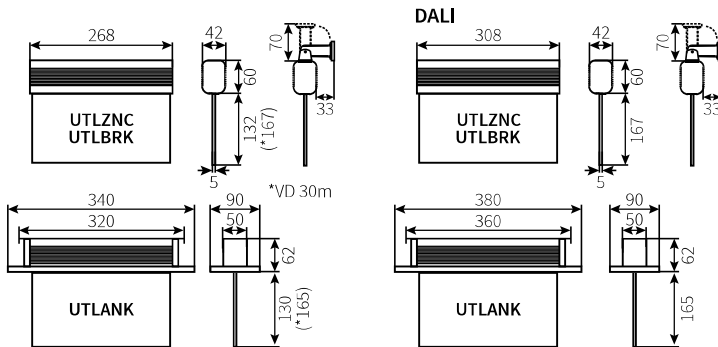

Ultralite

Ultralite

Emergency Exit Signs
Surface or Recessed Mounted, Single/Double Sided

Specifications

Application	Escape Sign
Mounting	Direct mounting to ceiling & wall, suspended, recessed & flag mounting is available by accessories
Type	Manual test, self test, DALI
Mode	Maintained
Emergency Duration	3 hours
Viewing Distance	24m, 30m. Single or double sided
Light Source	LED module, 10/20 (DALI) mid power leds, 6500K, CRI>80
Battery	3.6 Volt High temperature battery block, Ni-Cd/ Ni-MH (DALI)
Wiring	Flying leads
Power Supply	230 Volt, 50/60Hz, max 0,05A, max 4W
Protection	IP30
Temperature Range	0-35°C
Electrical Class	Class I
Material	Aluminium / Silver

Dimensions (mm)

UTLZNC

UTLBRK

UTLANK

Ordering Details

Product Code	Type	Operating Mode	Mounting Details	Light Source	Viewing Distance		
UTLZNC-M310	Standard	M Maintained	Chain	10xLED (60 Lumen)	24m		
UTLBRK-M310			Bracket				
UTLANK-M310			Recessed				
UTLZNC-M310-ST	Self-Test	M Maintained	Chain				
UTLBRK-M310-ST			Bracket				
UTLANK-M310-ST			Recessed				
UTLZNC-SM320-DALI	DALI	SM Switchable Maintained (M/NM together)	Chain	20xLED (120 Lumen)	30m		
UTLBRK-SM320-DALI			Bracket				
UTLANK-SM320-DALI			Recessed				
UTLHZN-M310	Standard	M Maintained	Chain			10xLED (60 Lumen)	30m
UTLHBRK-M310			Bracket				
UTLHANK-M310			Recessed				
UTLHZN-M310-ST	Self-Test	M Maintained	Chain				
UTLHBRK-M310-ST			Bracket				
UTLHANK-M310-ST			Recessed				
UTLHZN-SM320-DALI	DALI	SM Switchable Maintained (M/NM together)	Chain	20xLED (120 Lumen)	30m		
UTLHBRK-SM320-DALI			Bracket				
UTLHANK-SM320-DALI			Recessed				

Viewing Distance