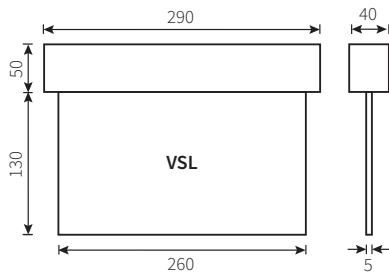

Visilite

Visilite

Emergency Exit Signs

Surface Mounted, Single/Double Sided

Specifications

Application	Escape Sign
Mounting	Direct mounting to wall & ceiling. Suspended & flag mounting are available by accessories
Type	Manual Test, Self Test
Mode	Maintained
Emergency Duration	3 hours
Viewing Distance	24m. Single & double sided
Light Source	7xLeds, 6500K, CRI>80, 60 Lumen
Battery	3.6 Volt High temperature battery block, Ni-Cd/ Ni-MH
Wiring	Up to 2x2,5 mm ² quick fit terminal block
Cable Entry	Two easy breakable entry holes on back & upper part
Power Supply	230 Volt, 50/60Hz, max 0,02A, max 3W
Protection	IP30
Temperature Range	0-40°C
Electrical Class	Class II (no earth wiring required)
Material	Thermoplastic housing
Color	White

Dimensions (mm)

Ordering Details

Product Code	Type	Mounting Detail	Light Source	Operating Mode	Duration
VSL-M307	Manual test	Wall / Ceiling	7xLED (60 Lumen)	M	3 hours
VSL-M307-ST	Self-Test			Maintained	
VSL-724	Central			24V AC/DC	Centrally Powered
VSL-7230				230V AC/DC	
PLX-VSL-S	Screen printed perspex slab				
PLX-VSL-P	Laser engraved perspex slab				

Viewing Distance