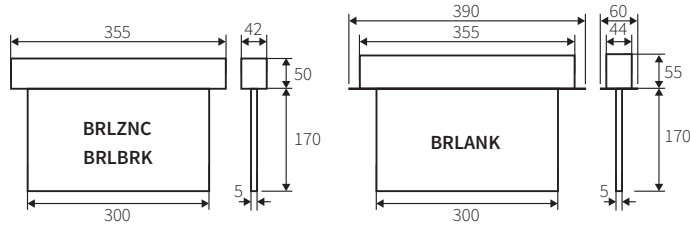

Brilite

Brilite

Emergency Exit Signs
Surface & Recessed Mounted, Single/Double Sided

Specifications

Application	Escape Sign
Mounting	Direct mounting to ceiling. Wall, suspended, recessed & flag mounting are available by accessories
Type	Manual, Self Test, DALI
Mode	Maintained
Emergency Duration	3 hours
Viewing Distance	30m. Single & double sided
Light Source	20xLeds, 6500K, CRI>80, 120 Lumen
Battery	3.6 Volt High temperature battery block Ni-Cd/ Ni-MH
Wiring	Up to 2x2,5 mm ² quick fit terminal block
Power Supply	230 Volt, 50/60Hz, max 0,03A, max 4W
Protection	IP30
Temperature Range	0-40°C
Electrical Class	Class I
Material	Powder paint coated steel sheet housing
Color	White

Dimensions (mm)

Ordering Details

Product Code	Mounting Detail	Type
BRLZNC-M320	Suspended	Standard
BRLBRK-M320	Bracket	
BRLANK-M320	Recessed	
BRLZNC-M320-ST	Suspended	Self-Test
BRLBRK-M320-ST	Bracket	
BRLANK-M320-ST	Recessed	
BRLZNC-M320-DALI	Suspended	DALI
BRLBRK-M320-DALI	Bracket	
BRLANK-M320-DALI	Recessed	
BRLZNC-2024	Suspended	Central
BRLBRK-2024	Bracket	
BRLANK-2024	Recessed	
BRLZNC-20230	Suspended	
BRLBRK-20230	Bracket	
BRLANK-20230	Recessed	

* Stainless steel housing available on request

Viewing Distance