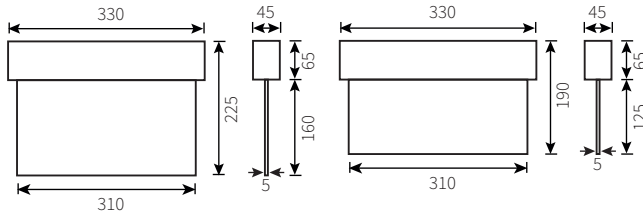

## Specifications

Application	Escape Sign
Mounting	Direct mounting to wall & ceiling. Suspended, recessed & flag mounting are available by accessories
Type	Manual Test, Self Test, DALI
Mode	Selectable maintained/non-maintained
Emergency Duration	Selectable 1/2/3/8 hours
Viewing Distance	23m, 30m. Single & double sided
Light Source	LED module, 20 mid power leds, 6500K, CRI>80
Battery	3.6 Volt High temperature battery block, Ni-Cd/ Ni-MH
Wiring	Up to 2x2,5 mm <sup>2</sup> quick fit terminal block
Cable Entry	Two easy breakable entry holes rear & upper part
Power Supply	230 Volt, 50/60Hz, max 0,03A, max 5W
Protection	IP40
Temperature Range	5-40°C
Electrical Class	Class II (no earth wiring required)
Material	White polycarbonate housing

## Dimensions (mm)

## Ordering Details

Code	Description	Led Light Output & Duration
MTL-SM23E	VD 23m	Standard type, 23m viewing distance, with sign pad
MTL-SM23ST		Self-test type, 23m viewing distance, with sign pad
MTL-SM23DALI		DALI type, 23m viewing distance, with sign pad
MTL-SM30E	VD 30m	Standard type, 30m viewing distance, with sign pad
MTL-SM30ST		Self-test type, 30m viewing distance, with sign pad
MTL-SM30DALI		DALI type, 30m viewing distance, with sign pad
MTL-SSWR 2M		Suspended type hanging set (2m)
MTL-REC	Mounting set	Recessed mounting set
MTL-FLAG		Flag mounting set
MTL-23-LFT	Legends 23m	23m left type sign
MTL-23-RGT		23m right type sign
MTL-23-UP		23m up type sign
MTL-23-DWN		23m down type sign
MTL-23-pad		23m white pad for single side use
MTL-30-LFT	Legends 30m	30m left type sign
MTL-30-RGT		30m right type sign
MTL-30-UP		30m up type sign
MTL-30-DWN		30m down type sign
MTL-23-PAD		30m white pad for single side use

## Viewing Distance