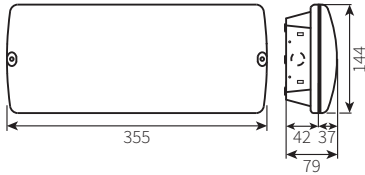

# StarLED

Emergency Luminaires & Exit Signs  
Surface Mounted, Single or Double Sided

## Specifications

Application	Escape Sign, Anti-Panic Lighting, Escape Route lighting, Hazardous Area Lighting
Mounting	Direct mounting to wall & ceiling. Suspended & recessed mounting is available by accessories
Type	Manual Test, Self Test, DALI
Mode	Selectable maintained/non-maintained
Emergency Duration	Selectable 1/3 hours
Viewing Distance	24m. Single sided, double sided by perspex slab
Light Source	LED module, 8 mid power leds, 6500K, CRI>80
Battery	3.6 Volt High temperature battery block, Ni-Cd/ Ni-MH
Wiring	Up to 2x2,5 mm <sup>2</sup> quick fit terminal block
Cable Entry	Four easy breakable entry holes back, rear & top parts
Power Supply	230 Volt, 50/60Hz, max 0,05A, max 5W
Protection	IP65
Temperature Range	5-40°C
Electrical Class	Class II (no earth wiring required)
Material	White polycarbonate housing

## Dimensions (mm)