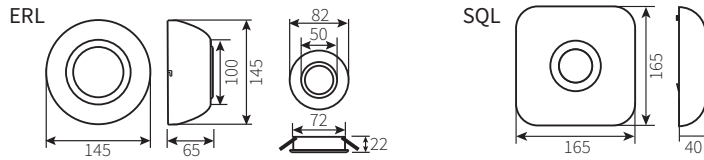

ERL & SQL

ERL & SQL

Emergency Luminaires
Recessed & Surface Mounted

Specifications

Application	Anti-Panic Lighting, Escape Route lighting, Hazardous Area Lighting
Mounting	Direct mounting to ceiling, recessed mount (ERL)
Version	Manual Test, Self Test, DALI
Mode	non-maintained
Emergency Duration	ERL 1/3 hours, SQL 1/3/5/8 hours
Light Source	power led, 6500K, CRI>80
Battery	3.6 Volt High temperature battery block, Ni-Cd/ Ni-MH
Wiring	Up to 2x2,5 mm ² quick fit terminal block
Cable Entry	Top & side
Power Supply	230 Volt, 50/60Hz, max 0,05A, max 3W
Protection	ERL IP30, SQL IP40
Temperature Range	5-45°C
Electrical Class	Class II (no earth wiring required)
Material	White polycarbonate housing

Dimensions (mm)

Ordering Details

Products Code	Mounting	Type	Duration	Light Source
ERLR-NM111	Recessed	ECO	1 hour	150 Lumen
ERLS-NM311			3 hours	
ERLR-NM111-ST		SELF TEST	1 hour	
ERLR-NM311-ST			3 hours	
ERLR-NM311-DALI		DALI	3 hours	
ERLR-24		CENTRAL	-	
ERLR-230	-			
ERLS-NM111	Surface	ECO	1 hour	
ERLS-NM311			3 hours	
ERLS-NM111-ST		SELF TEST	1 hour	
ERLS-NM311-ST			3 hours	
ERLS-NM311-DALI		DALI	3 hours	
ERLS-24		CENTRAL	-	
ERLS-230	-			

ERL-Polar Lighting Distribution Curve

Code	Type	Duration	Light Output
SQL-NM11E	ECO	1 hour	150 Lumen
SQL-NM31E		3 hours	150 Lumen
SQL-NM51E		5 hours	150 Lumen
SQL-NM81E		8 hours	95 Lumen
SQL-NM11H	SELF TEST	1 hour	188 Lumen
SQL-NM31H		3 hours	188 Lumen
SQL-NM11-ST	DALI	1 hour	150 Lumen
SQL-NM31-ST		3 hours	150 Lumen
SQL-NM11H-ST		1 hour	188 Lumen
SQL-NM31H-ST		3 hours	188 Lumen
SQL-NM31-DALI	CENTRAL	-	150 Lumen
SQL-NM31H-DALI			188 Lumen
SQL-24	CENTRAL	-	150 Lumen
SQL-230			150 Lumen