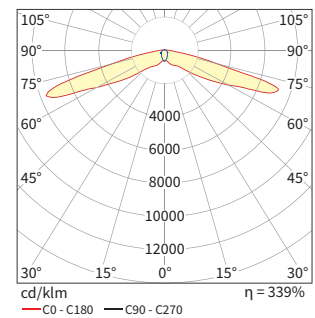

ERL & SQL

ERL & SQL

Emergency Luminaires
Recessed & Surface Mounted

Specifications

Application	Anti-Panic Lighting, Escape Route lighting, Hazardous Area Lighting
Mounting	Direct mounting to ceiling, recessed mount (ERL)
Version	Manual Test, Self Test, DALI
Mode	non-maintained
Emergency Duration	ERL 1/3 hours, SQL 1/3/5/8 hours
Light Source	power led, 6500K, CRI>80
Battery	3.6 Volt High temperature battery block, Ni-Cd/ Ni-MH
Wiring	Up to 2x2,5 mm ² quick fit terminal block
Cable Entry	Top & side
Power Supply	230 Volt, 50/60Hz, max 0,05A, max 3W
Protection	ERL IP30, SQL IP40
Temperature Range	5-45°C
Electrical Class	Class II (no earth wiring required)
Material	White polycarbonate housing

Dimensions (mm)

Ordering Details

Products Code	Mounting	Type	Duration	Light Source
ERLR-NM111	Recessed	ECO	1 hour	150 Lumen
ERLS-NM311			3 hours	
ERLR-NM111-ST		SELF TEST	1 hour	
ERLR-NM311-ST			3 hours	
ERLR-NM311-DALI		DALI	3 hours	
ERLR-24		CENTRAL	-	
ERLR-230	-			
ERLS-NM111	Surface	ECO	1 hour	
ERLS-NM311			3 hours	
ERLS-NM111-ST		SELF TEST	1 hour	
ERLS-NM311-ST			3 hours	
ERLS-NM311-DALI		DALI	3 hours	
ERLS-24		CENTRAL	-	
ERLS-230	-			

ERL-Polar Lighting Distribution Curve

Code	Type	Duration	Light Output
SQL-NM11E	ECO	1 hour	150 Lumen
SQL-NM31E		3 hours	150 Lumen
SQL-NM51E		5 hours	150 Lumen
SQL-NM81E		8 hours	95 Lumen
SQL-NM11H	SELF TEST	1 hour	188 Lumen
SQL-NM31H		3 hours	188 Lumen
SQL-NM11-ST	DALI	1 hour	150 Lumen
SQL-NM31-ST		3 hours	150 Lumen
SQL-NM11H-ST		1 hour	188 Lumen
SQL-NM31H-ST		3 hours	188 Lumen
SQL-NM31-DALI	CENTRAL	-	150 Lumen
SQL-NM31H-DALI			188 Lumen
SQL-24	CENTRAL	-	150 Lumen
SQL-230			150 Lumen